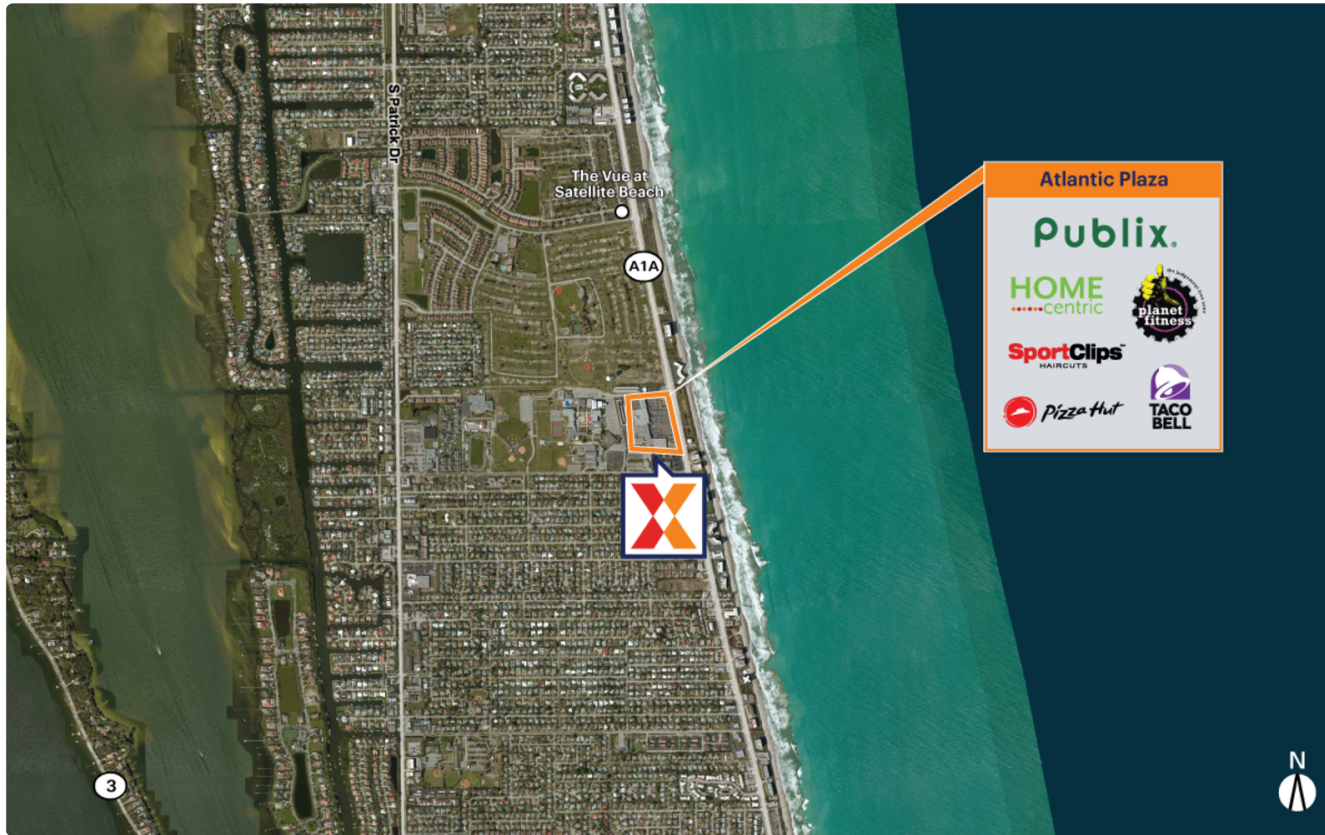

# Atlantic Plaza

1024 Highway A1A | Satellite Beach, FL 32937

Brevard County Palm Bay-Melbourne-Titusville, FL 131,243 Sq Ft

28.1853, -80.5941

Demographics	1 Mile	3 Miles	5 Miles
Population	7,784	26,319	64,286
Daytime Pop.	8,265	21,284	57,530
Households	3,229	11,362	28,603
Income	\$147,961	\$155,584	\$125,849

Source: Synergos Technologies, Inc. 2024

High-traffic center drawing an estimated 2.5M annual visits, making it the third most-visited neighborhood center in the market (Placer.ai 2025)

High visibility from 21K+ vehicles daily on Hwy A1A (Kalibrate 2021)

Located across from Satellite High School with 1.5K+ students and Delaura Middle School with 800+ students (NCES 2023)

Less than 4 miles from Patrick Space Force Base, the new home to the STARCOM (US Space Training and Readiness Command) headquarters (STARCOM 2025)

# Atlantic Plaza

1024 Highway A1A | Satellite Beach, FL 32937

Brevard County Palm Bay-Melbourne-Titusville, FL 131,243 Sq Ft

28.1853, -80.5941