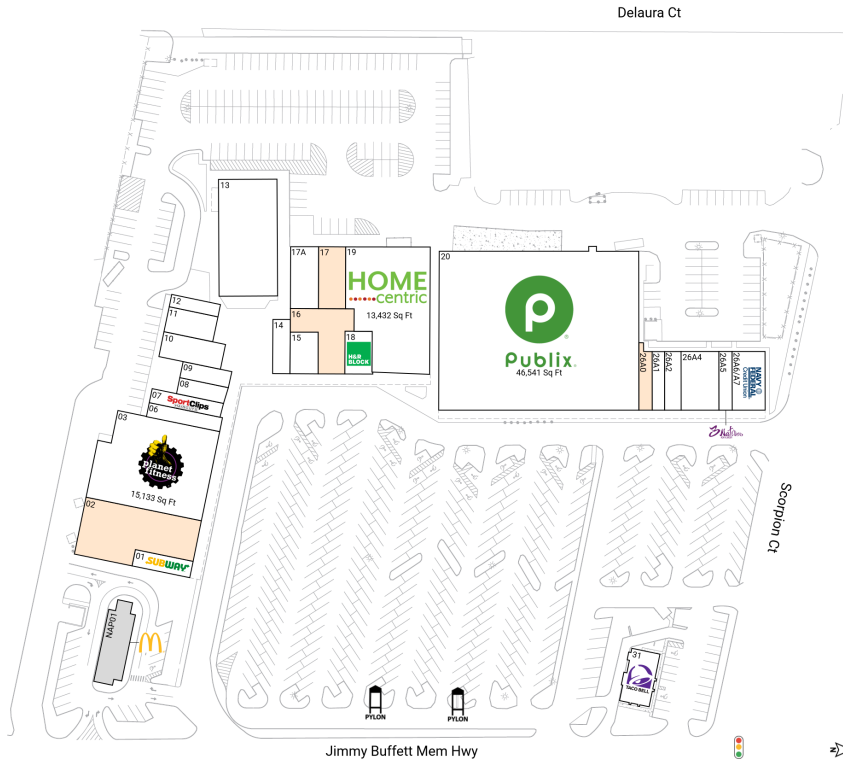

Located across from Satellite High School with 1.5K+ students and Delaura Middle School with 800+ students (NCES 2023)

Less than 4 miles from Patrick Space Force Base, the new home to the STARCOM (US Space Training and Readiness Command) headquarters (STARCOM 2025)

# Atlantic Plaza

1024 Highway A1A | Satellite Beach, FL 32937

Brevard County Palm Bay-Melbourne-Titusville, FL 131,243 Sq Ft

28.1853, -80.5941

## Available Spaces

02	8,120 Sq Ft	360°	17	2,455 Sq Ft
16	3,350 Sq Ft	360°	26A0	1,106 Sq Ft

## Current Tenants Space size listed in square feet

01	Subway	1,400
03	Planet Fitness	15,133
06	Resistance Pilates Studio	1,800
07	Sport Clips	1,800
08	Poke Fin	1,200
09	Momo's Ice Cream	900
10	Island Root Kava Bar	2,370
11	CORA Health Services	1,890
12	The Forgotten Bookshop	826
13	Satellite Cinemas	9,800
14	Bizzarro's Italian Restaurant	1,520
15	The Funky Mermaid	1,691
17A	Pure Water Outpost	2,455
18	H&R Block	1,643
19	Home Centric	13,432
20	Publix	46,541
26A1	New China	1,050
26A2	Happy Nails	1,400
26A4	Hibiscus Dental	3,220
26A5	3Natives	1,112
26A6/A7	Navy Federal	2,800
31	Taco Bell	2,229
NAP01	McDonald's	0